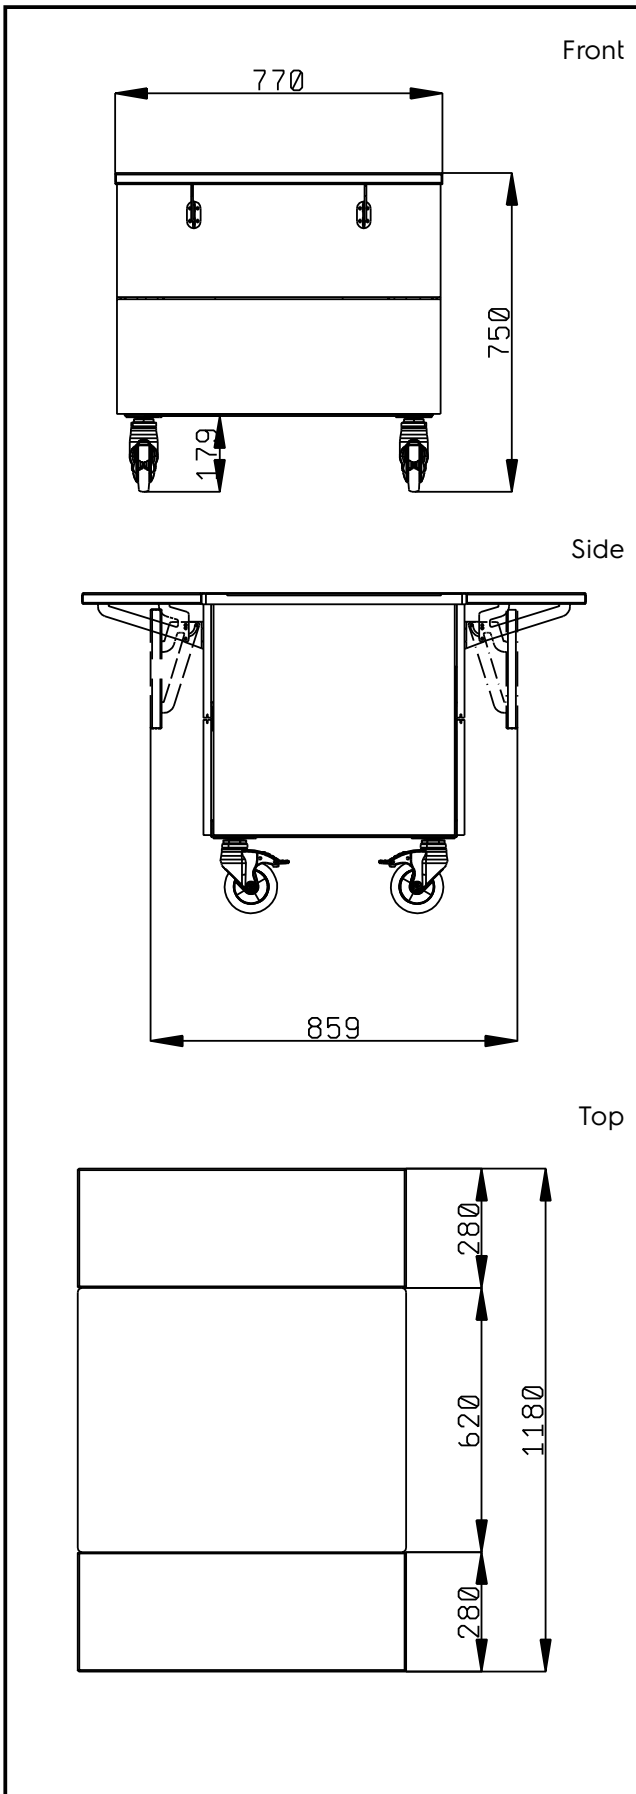

Short Form Specification

Item No. _____

Compact design, ideal for space saving environments. AISI 304 Foldable tray sliders on long sides. Unit mounted on 125 mm wheels 2 swivel and 2 with brakes. Top provides ample displaying or workspace surface. Soft closing doors on operator side. Underneath ambient cupboard with doors. Sturdy body construction with laminated panelings on 4 sides. 750mm worktop height.

Main Features

- Perfect compact design makes it ideal for space saving environments.
- CB and CE certified by a third party notified body.
- Soft closing doors on operator side.
- Available options with online configurator: colors, tray sliders, overshelves, feet/wheels with desired diameter, height 750mm for kids.
- Top provides ample displaying or workspace surface.
- Optional plinth can be installed to cover the feet or the wheels.
- AISI 304 Tray slider in flush mounted stainless steel is installed on long sides and they can also be folded down to facilitate passage of the units through doorways.
- Ideal for servery lines without an operator.
- Unit mounted on 125 mm wheels 2 swivel and 2 with brakes.
- Food introduced at the correct temperature maintains its core temperature according to Afnor Standards.
- Available dimensions: 1, 2, 3, 4 GN.
- Thanks to the sleek, minimalist glass structure, food and dust does not get trapped and the cleaning is made easier.

Construction

- Top in AISI 304.
- Sturdy construction with laminated panelings on 4 sides.

APPROVAL: _____

Key Information:

N° of doors:	
322070 (F00N2KW00S)	1
External dimensions,	
Width:	770 mm
External dimensions,	
Depth:	1180 mm
External dimensions,	
Height:	750 mm
Net weight:	64 kg
Shipping height:	780 mm
Shipping width:	490 mm
Shipping depth:	899 mm
Shipping volume:	0.34 m ³